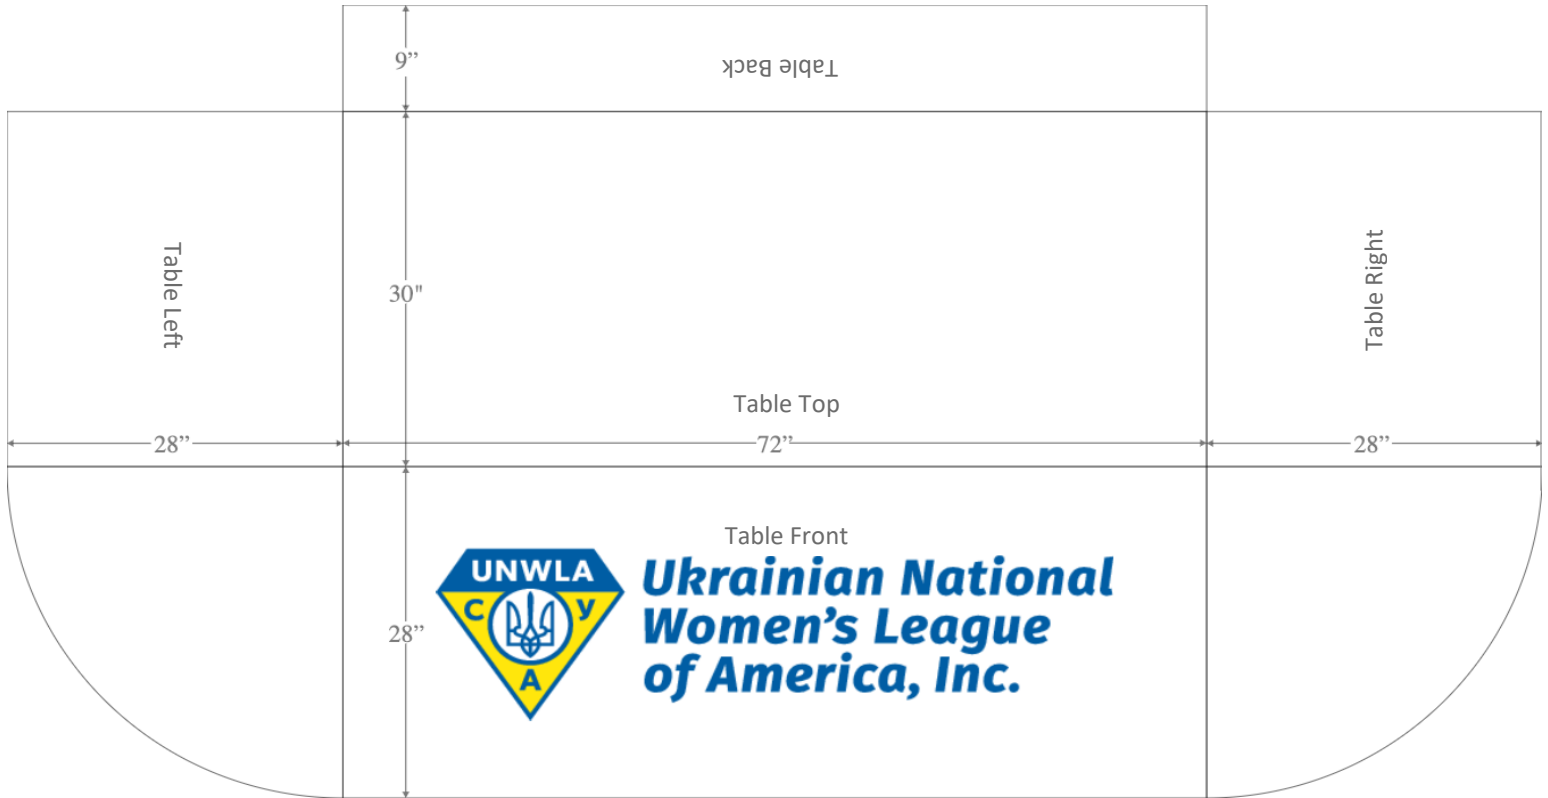

**Ukrainian National
Women's League
of America, Inc.**

Details for Ordering a Tablecloth

Please use the EPS file of the UNWLA logo, which can be found on the Members Portal within the Policies and Procedures folder.

(Membership → Members Portal → Policies and Procedures → Our Brand Policies)

Vendor: <https://www.bestofsigns.com/>

Table Size: 6.00 ft. (W) x 2.50 ft. (H)

Shape: 3 Sided

Finishing: Hot Knife Cut